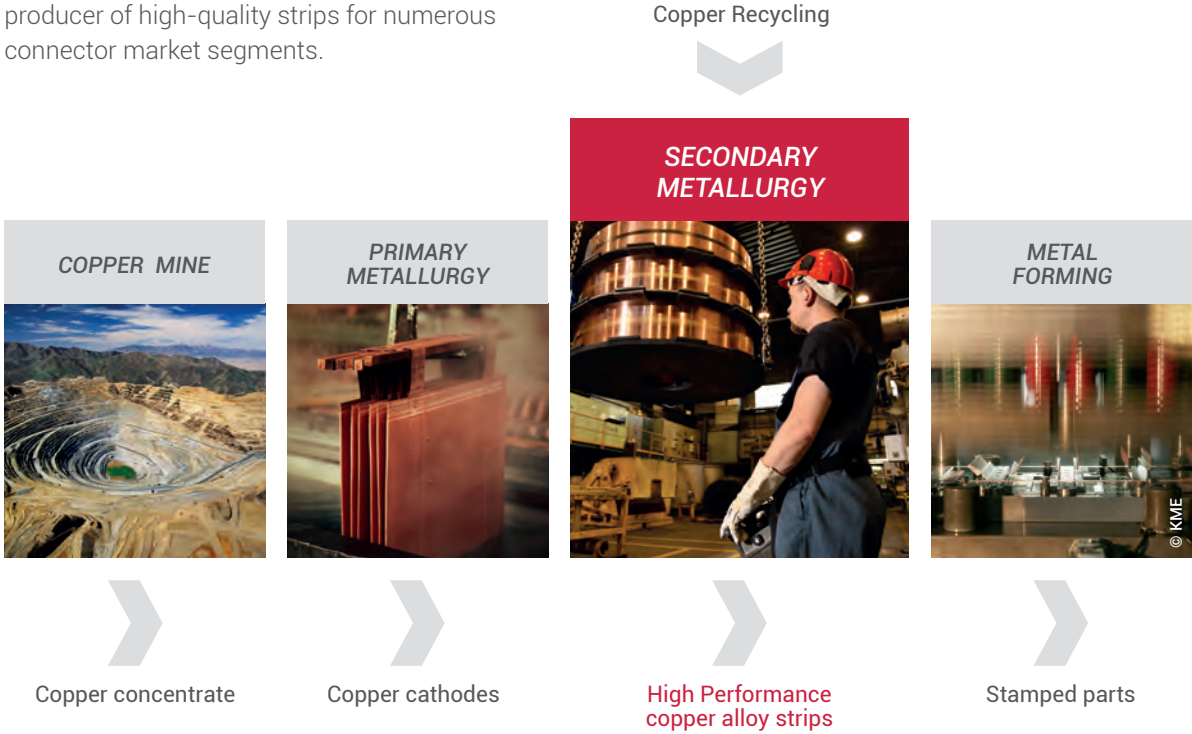

***Maximizing the value
of high performance
copper alloys***

Maximizing the value of high performance copper alloys

Our long history started in Germany four and a half centuries ago with the production of brass strip, sheet and plate products. Since then we have focused activities to become a major global producer of high-quality strips for numerous connector market segments.

KMP
GROUP

We produce a wide range of optimized alloys that are used in the production of connectors, electrical or electronic components and other high-end applications.

TERMINALS FOR CONNECTORS

© DELPHI

FINAL PRODUCT

Since April 2014 we are a Joint Venture Company founded by the KME Group of Europe with Chinese partner Golden Dragon Precise Copper Tube Co., Ltd, with the target to become the global leader in connector strips.