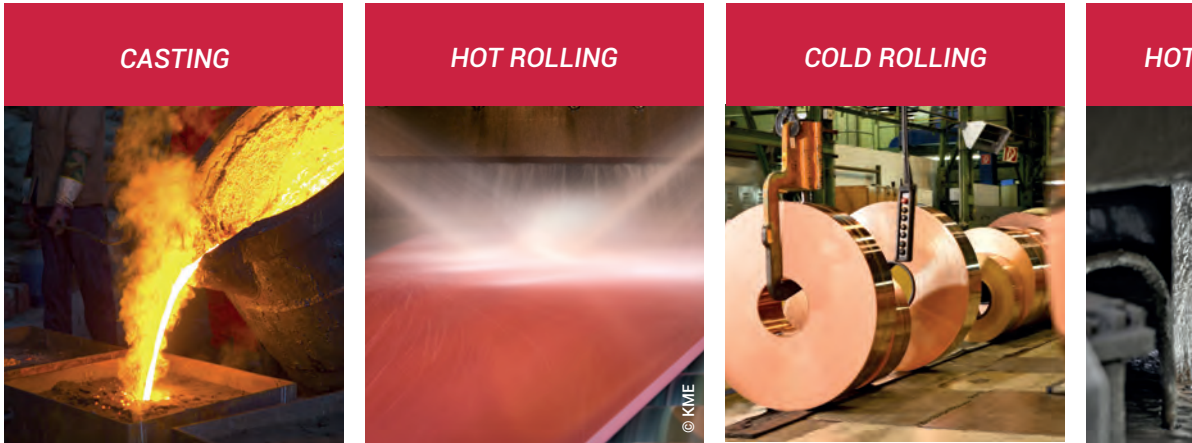

***Maximizing the value
of high performance
copper alloys***

Maximizing the value of high performance copper alloys

Our long history started in Germany four and a half centuries ago with the production of brass strip, sheet and plate products. Since then we have focused activities to become a major global producer of high-quality strips for numerous connector market segments.

KMP
GROUP

We produce a wide range of optimized alloys that are used in the production of connectors, electrical or electronic components and other high-end applications.

TERMINALS FOR CONNECTORS

© DELPHI